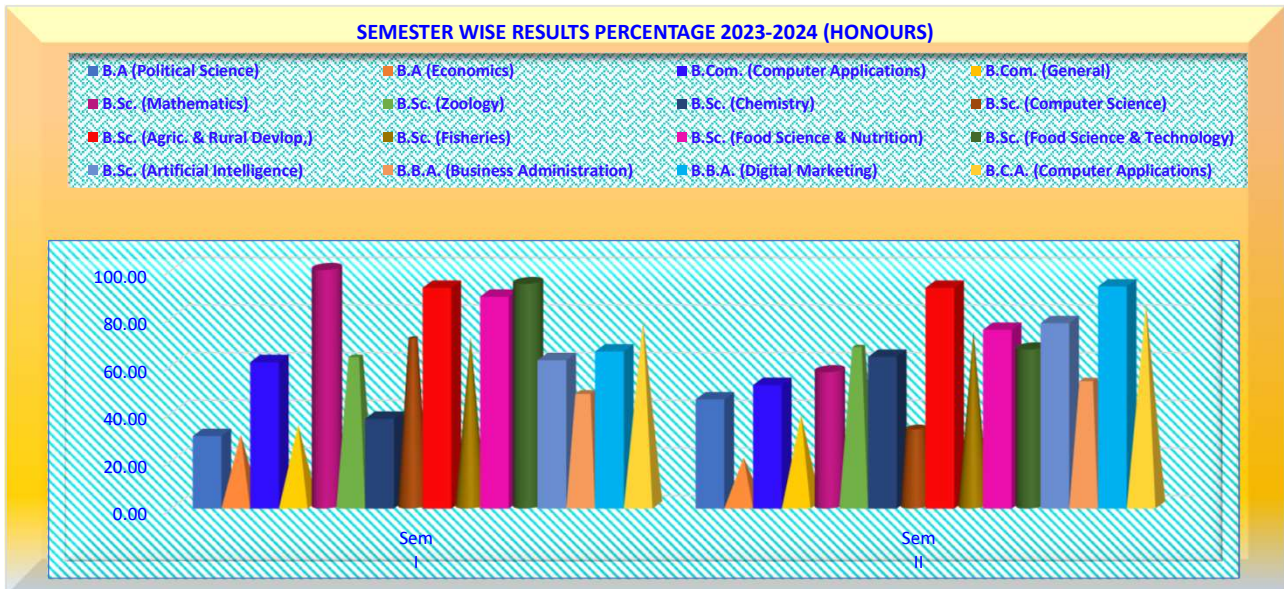

**IDEAL COLLEGE OF ARTS AND SCIENCES(A), KAKINADA**

**SEMESTER WISE RESULTS PERCENTAGE 2023-2024 (HONOURS)**

<b>YEAR</b>	<b>NAME OF THE COURSES</b>	<b>Sem I</b>	<b>Sem II</b>
2023-2024 (HONOURS)	B.A (Political Science)	30.43	45.83
	B.A (Economics)	29.63	20.00
	B.Com. (Computer Applications)	61.45	51.85
	B.Com. (General)	33.72	37.97
	B.Sc. (Mathematics)	100.00	57.14
	B.Sc. (Zoology)	62.50	66.67
	B.Sc. (Chemistry)	37.70	63.64
	B.Sc. (Computer Science)	70.30	32.67
	B.Sc. (Agric. & Rural Devlop.)	92.59	92.59
	B.Sc. (Fisheries)	70.73	73.17
	B.Sc. (Food Science & Nutrition)	88.89	75.00
	B.Sc. (Food Science & Technology)	94.12	66.67
	B.Sc. (Artificial Intelligence)	62.22	77.78
	B.B.A. (Business Administration)	47.37	52.63
	B.B.A. (Digital Marketing)	65.91	93.18
B.C.A. (Computer Applications)	77.55	84.78	

**IDEAL COLLEGE OF ARTS AND SCIENCES(A), KAKINADA**  
**SEMESTER WISE RESULTS PERCENTAGE 2023-2024 (3 MAJORS)**

YEAR	NAME OF THE COURSES	Sem III	Sem IV	Sem V	Sem VI
2023-2024	B.A(H.E.P)	54.84	81.25	83.33	100.00
	B.Sc. (M.P.C)	50.00	50.00	42.17	100.00
	B.Sc. (M.P.CS)	25.00	83.33	44.74	100.00
	B.Sc. (M.C.CS)	42.86	55.00	68.57	100.00
	B.Sc. (B.Z.C)	36.36	36.36	72.34	100.00
	B.Com(General)	55.17	73.68	46.97	98.48
	B.Com. (C.A.)	63.41	51.22	46.15	100.00
	B.Sc. (F.Tech.)	81.82	93.94	96.30	100.00
	B.Voc (Com. Aqua.)	87.18	71.79	100.00	96.00
	B.Voc. (Soft. Devt)	63.64	66.67	92.86	100.00
	B.B.A. (Dig.M.)	88.46	75.00	87.50	100.00
	B.Sc., (M.C.S. AI & Robotics)	75.00	68.00		
	B.Sc. (Agri. & R.D.)	97.96	87.76		
	B.Sc. (F.Sc. & Nutrition)	80.00	91.43		
	B.C.A. (Data Science)	84.00	62.50		
	B.Voc. (S..Agri.)			68.18	95.45
	B.Voc. (Agriculture)			60.00	100.00
	B.Voc. (Ind. Aqua. & Fish.)			94.12	100.00
	B.Voc. (F.P. & Q.M.)			100.00	100.00
	B.Voc. (A.I. & Robotics)			15.79	89.47